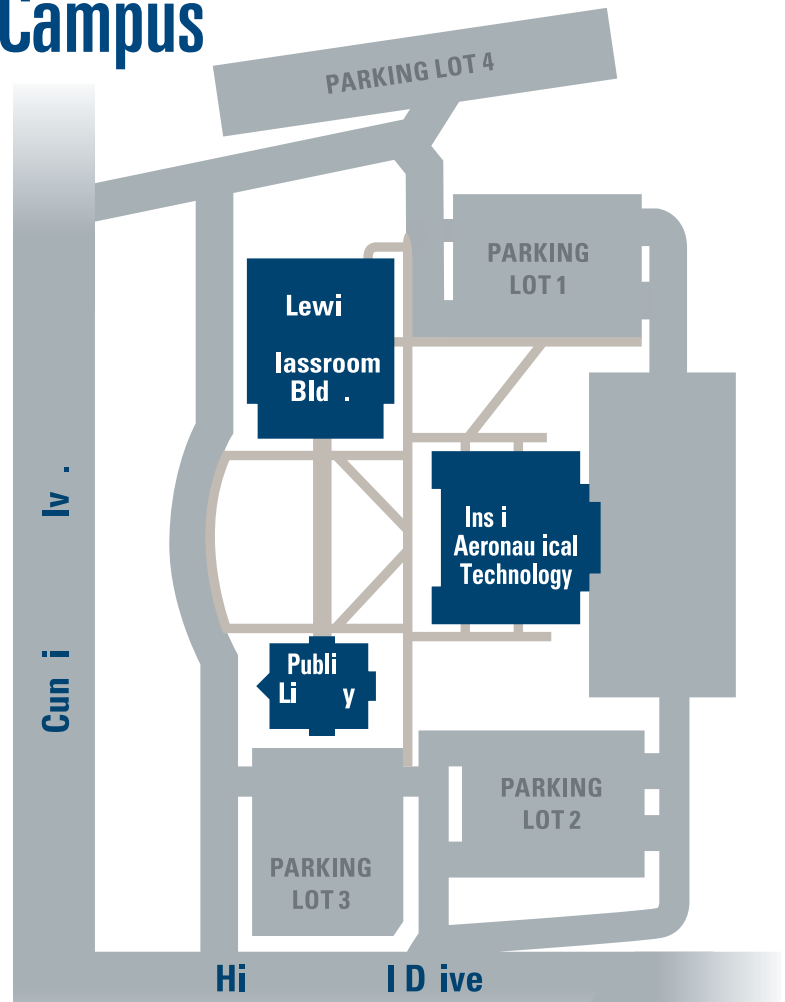

Welcome to Craven Community College!

Havelock-Cherry Point Campus

Map Key

Havelock-Craven County Public Library (301)

Internet Access
CCC Library Resources

Institute of Aeronautical Technology (303)

Aviation
ECU Military Outreach / University Connections
Military Business Center
Workforce Development

Lewis S. Redd Building (305)

Academic Skills Center
Business Office
Campus Security
Classrooms
Health Information Technology
Learning Lab
Military Affairs Center
NC State Engineering Partnership
Student Lounge

FIRST Stop

Admissions / Registration
Advising
Financial Aid
General Information
Placement Testing

www.cravencc.edu

Havelock Campus - (252) 444-6005
Cherry Point Office - (252) 444-6000
New Bern Campus - (252) 638-7200

In addition to our New Bern and Havelock locations, Craven Community College has a location on board **Marine Corps Air Station Cherry Point**. The office and classrooms are located in the **Jerry Marvel Training & Educational Building**.