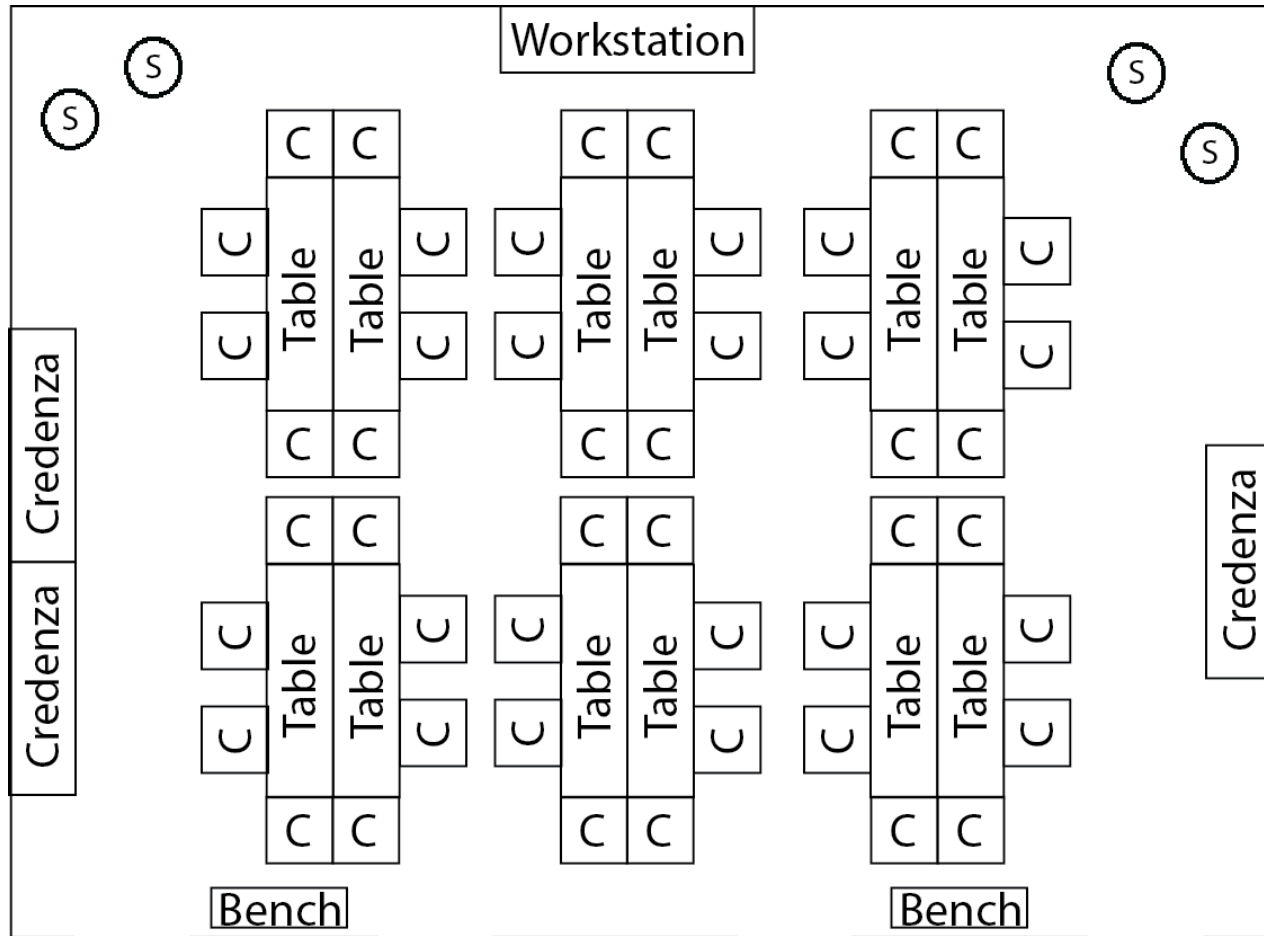

NAUMANN COMMUNITY ROOM – Configuration A

Furniture

Information

Bench – 4ft bench

C – 48 chairs
available

S – Small Seats

Table – 12 6ft tables
available

*Credenzas and workstation cannot be moved.

NAUMANN COMMUNITY ROOM – Configuration B

Furniture

Information

Bench – 4ft bench

C – 48 chairs
available

S – Small Seats

Table – 12 6ft tables
available

*Credenzas and
workstation
cannot be moved.

NAUMANN COMMUNITY ROOM – Configuration C

Furniture

Information

Bench – 4ft bench

C – 48 chairs
available

S – Small Seats

Table – 12 6ft tables
available

*Credenzas and workstation cannot be moved.

NAUMANN COMMUNITY ROOM – Configuration D

Furniture

Information

Bench – 4ft bench

C – 48 chairs
available

S – Small Seats

Table – 12 6ft tables
available

*Credenzas and
workstation
cannot be moved.