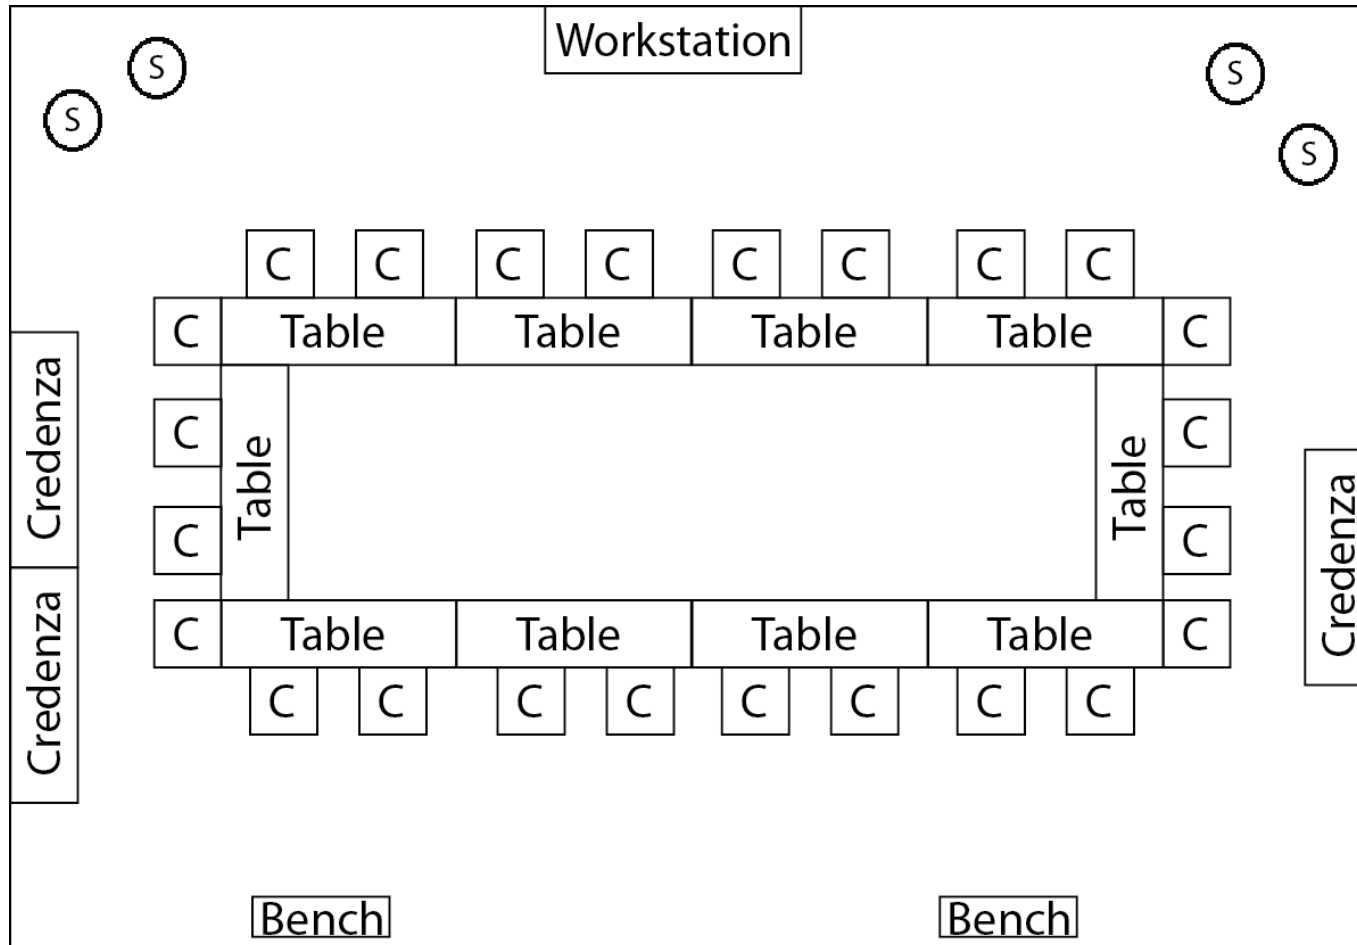

NAUMANN COMMUNITY ROOM – Configuration A

Furniture

Information

Bench – 4ft bench

C – 48 chairs
available

S – Small Seats

Table – 12 6ft tables
available

*Credenzas and workstation cannot be moved.

NAUMANN COMMUNITY ROOM – Configuration B

Furniture

Information

Bench – 4ft bench

C – 48 chairs
available

S – Small Seats

Table – 12 6ft tables
available

*Credenzas and
workstation
cannot be moved.

NAUMANN COMMUNITY ROOM – Configuration C

Furniture

Information

Bench – 4ft bench

C – 48 chairs
available

S – Small Seats

Table – 12 6ft tables
available

*Credenzas and workstation cannot be moved.

NAUMANN COMMUNITY ROOM – Configuration D

Furniture

Information

Bench – 4ft bench

C – 48 chairs
available

S – Small Seats

Table – 12 6ft tables
available

*Credenzas and
workstation
cannot be moved.