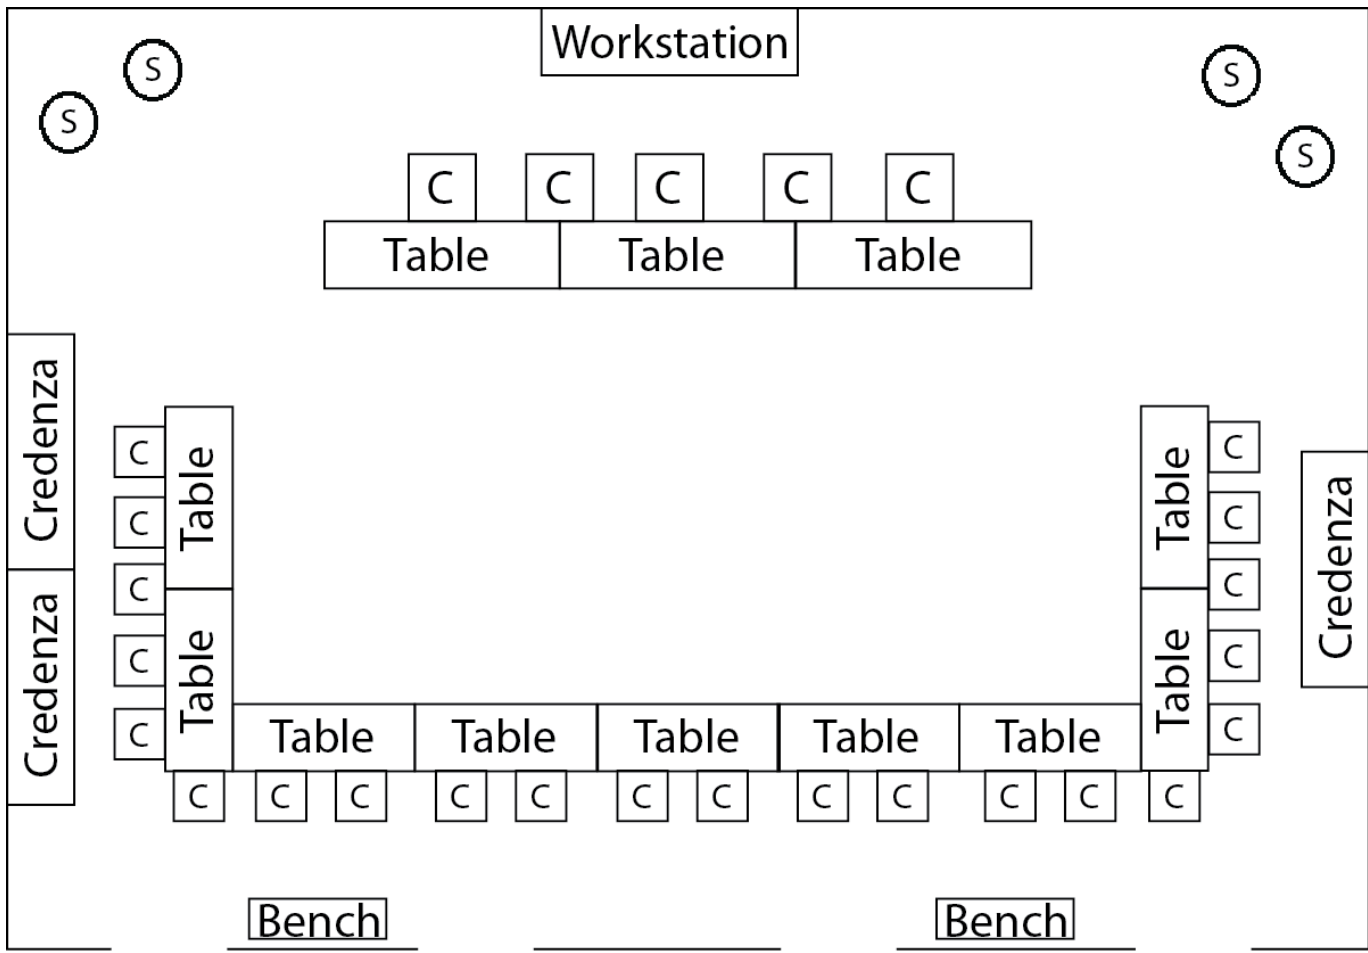

NAUMANN COMMUNITY ROOM – Configuration A

Furniture

Information

Bench – 4ft bench

C – 48 chairs
available

S – Small Seats

Table – 12 6ft tables
available

*Credenzas and workstation cannot be moved.

NAUMANN COMMUNITY ROOM – Configuration B

Furniture

Information

Bench – 4ft bench

C – 48 chairs
available

S – Small Seats

Table – 12 6ft tables
available

*Credenzas and
workstation
cannot be moved.

NAUMANN COMMUNITY ROOM – Configuration C

Furniture

Information

Bench – 4ft bench

C – 48 chairs
available

S – Small Seats

Table – 12 6ft tables
available

*Credenzas and workstation cannot be moved.

NAUMANN COMMUNITY ROOM – Configuration D

Furniture

Information

Bench – 4ft bench

C – 48 chairs
available

S – Small Seats

Table – 12 6ft tables
available

*Credenzas and
workstation
cannot be moved.