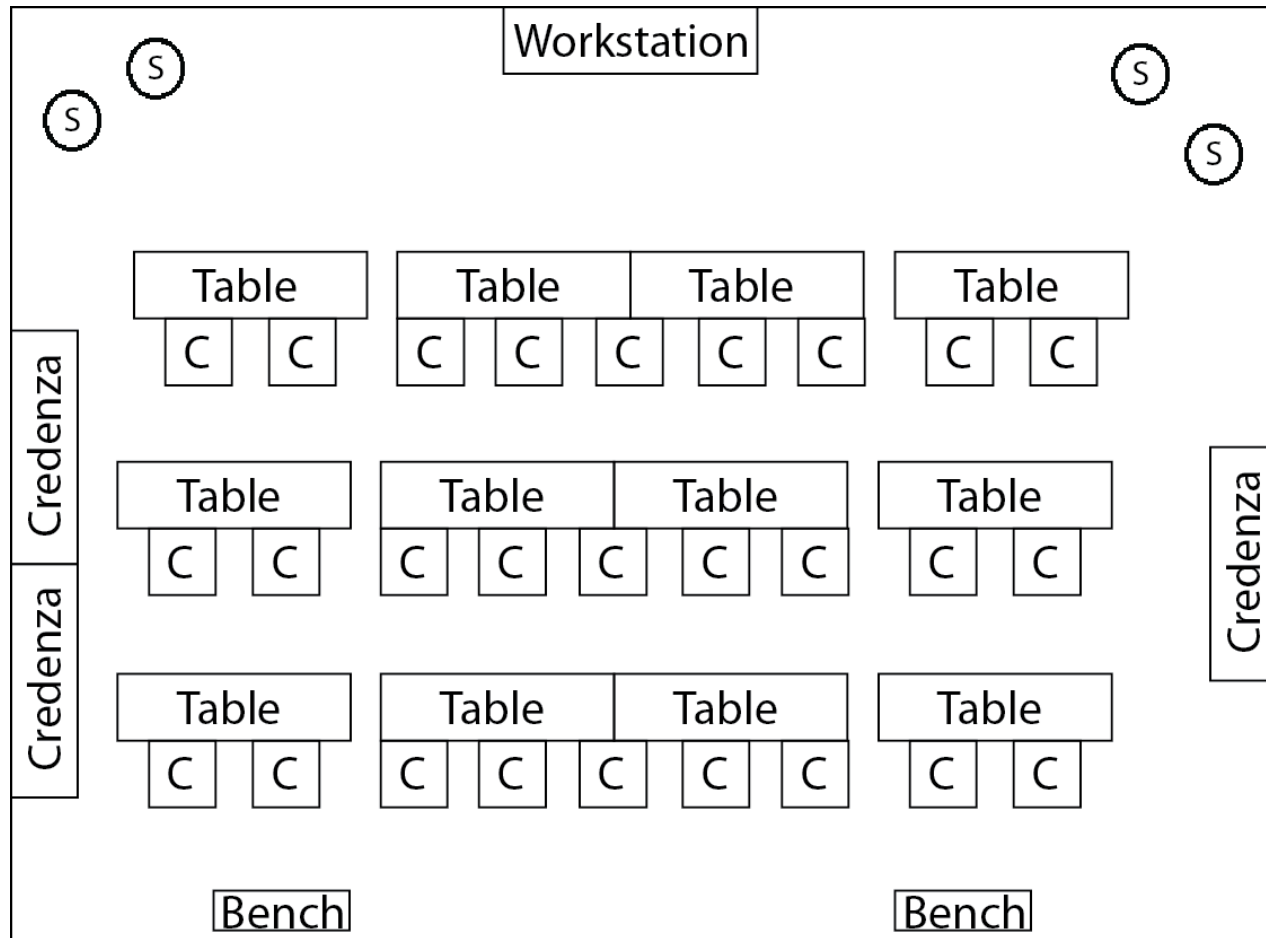

NAUMANN COMMUNITY ROOM – Configuration A

Furniture

Information

Bench – 4ft bench

C – 48 chairs
available

S – Small Seats

Table – 12 6ft tables
available

*Credenzas and workstation cannot be moved.

NAUMANN COMMUNITY ROOM – Configuration B

Furniture

Information

Bench – 4ft bench

C – 48 chairs
available

S – Small Seats

Table – 12 6ft tables
available

*Credenzas and
workstation
cannot be moved.

NAUMANN COMMUNITY ROOM – Configuration C

Furniture

Information

Bench – 4ft bench

C – 48 chairs
available

S – Small Seats

Table – 12 6ft tables
available

*Credenzas and workstation cannot be moved.

NAUMANN COMMUNITY ROOM – Configuration D

Furniture

Information

Bench – 4ft bench

C – 48 chairs
available

S – Small Seats

Table – 12 6ft tables
available

*Credenzas and
workstation
cannot be moved.