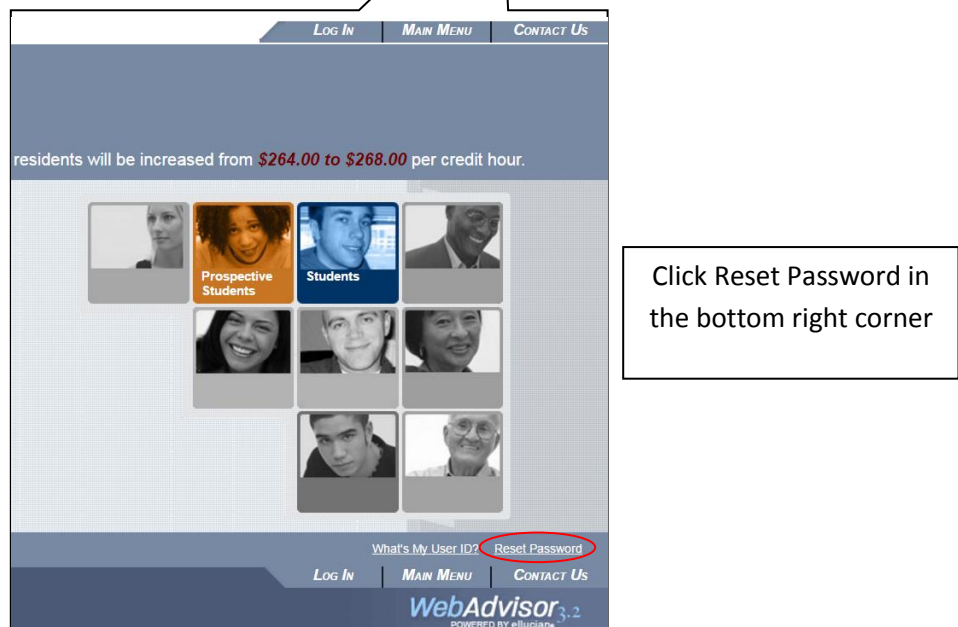

How to Reset a Password

How do I reset my password?

Click the "Reset My Password" link at the bottom right corner of the main page of WebAdvisor.

For additional questions or problems contact the Help Desk at 252-638-7274.