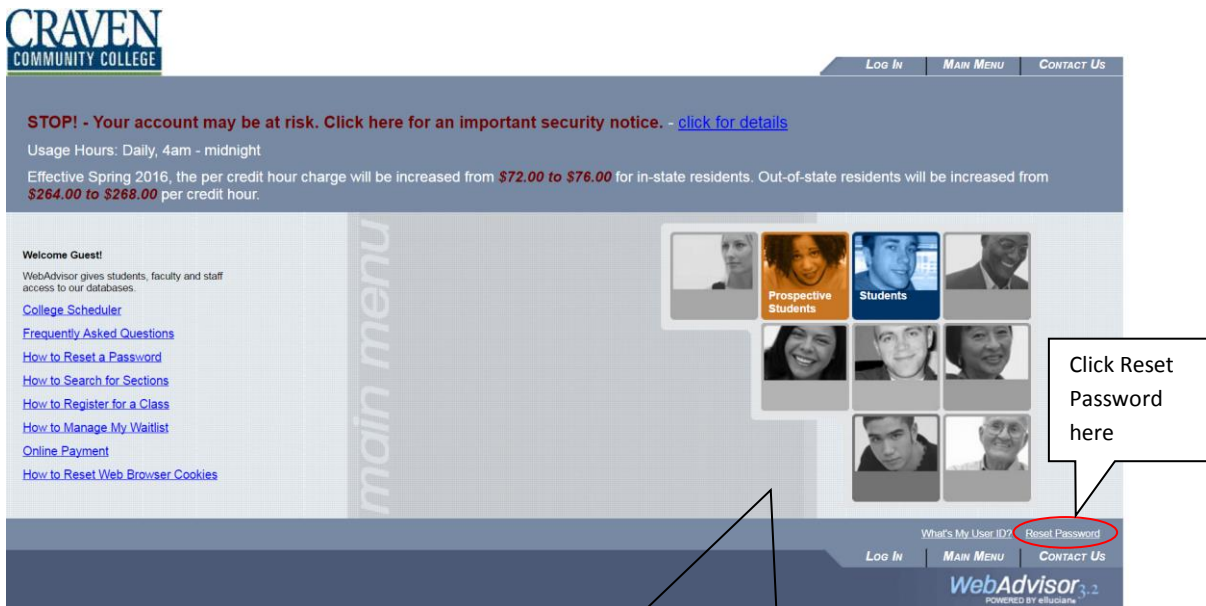

How to Reset a Password

How do I reset my password?

Click the "Reset My Password" link at the bottom right corner of the main page of WebAdvisor.

For additional questions or problems contact the Help Desk at 252-638-7274.