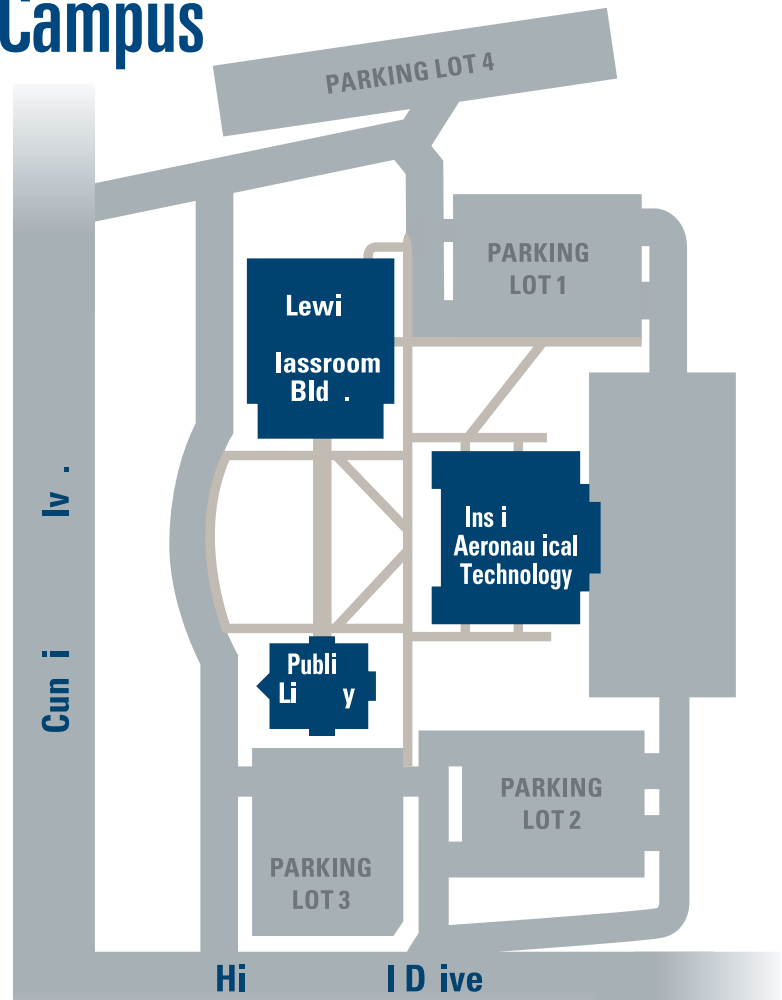

Welcome to Craven Community College!

Havelock-Cherry Point Campus

Map Key

Havelock-Craven County Public Library (301)

Internet Access
CCC Library Resources

Institute of Aeronautical Technology (303)

Aviation
ECU Military Outreach / University Connections
Military Business Center
Workforce Development

Lewis S. Redd Building (305)

Academic Skills Center
Business Office
Campus Security
Classrooms
Health Information Technology
Learning Lab
Military Affairs Center
NC State Engineering Partnership
Student Lounge

FIRST Stop

Admissions / Registration
Advising
Financial Aid
General Information
Placement Testing

www.cravencc.edu

Havelock Campus - (252) 444-6005
Cherry Point Office - (252) 444-6000
New Bern Campus - (252) 638-7200

In addition to our New Bern and Havelock locations, Craven Community College has a location on board **Marine Corps Air Station Cherry Point**. The office and classrooms are located in the **Jerry Marvel Training & Educational Building**.